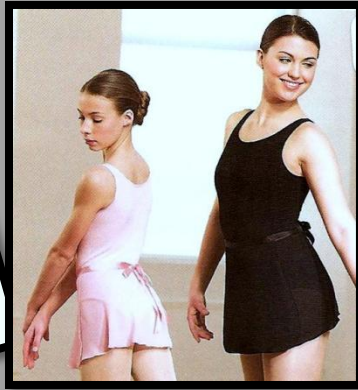

Boutique
Dance Attire

To Order Call 708.679.7960
To Purchase at Location:
201 Main Street
Park Forest, IL

Leotards
Short Sleeve \$21
Long sleeve \$23
Wrap Skirt \$15

Tights
Convertible \$13
Stirrup \$13
Footless \$13
Footed \$10

Ballet Shoes
Full Sole \$16
Premium split sole \$24
Stretch ballet \$19

Tap Shoes
Student Tap \$22
Intro JT Tap \$31
Stretch Tap Boot \$31

Jazz Shoes
Split sole Jazz \$28
Stretch Jazz Boot \$34
Stretch Jazz Shoe \$33